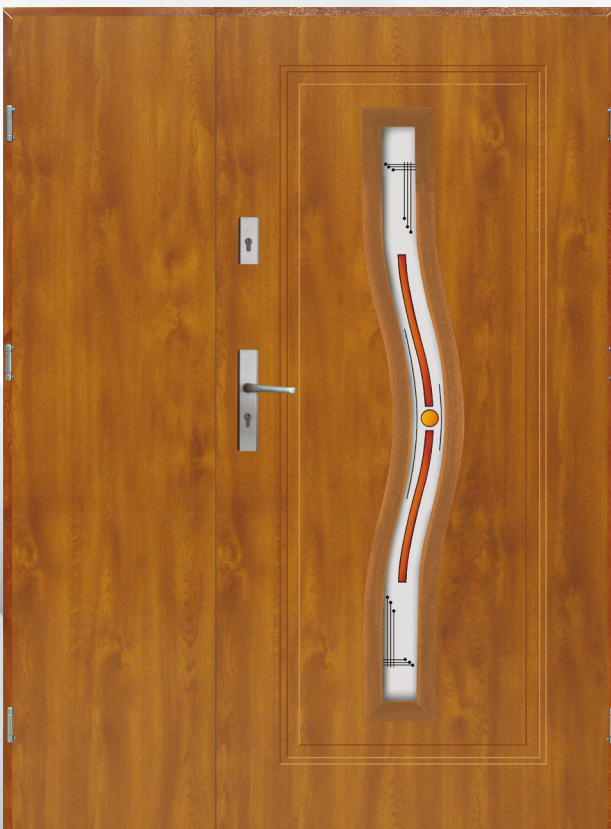

55 **ModernDS 90-50**
door leaf, laminated door-frame

55 **ModernDS 90-51**
door leaf, laminated door-frame

55 **ModernDS 90-52**
door leaf, laminated door-frame

55 **ModernDS 90-53**
door leaf, laminated door-frame

The width of the door: **1200 mm, 1400 mm**

**AVAILABLE
COLOURS:**

MODERN^{DS}
FLAT EMBOSSED

55 **MODERN DS**

MODERN^{DS} FLAT EMBOSSED

55 *ModernDS 90-54*
door leaf, laminated door-frame

Glazing available for
MODERN DS 90-53
MODERN DS 90-54

Painted wave

Reflex

55 MODERN DS

55 *ModernDS 90-55*
door leaf, laminated door-frame

55 *ModernDS 90-56*
door leaf, laminated door-frame

The width of the door: 1200 mm, 1400 mm

AVAILABLE
COLOURS:

55 ModernDS 90-59 Reflex
door leaf, laminated door-frame

55 Venus I DS Tears
door leaf, laminated door-frame

55 VENUS DS

55 Venus II DS Tears
door leaf, laminated door-frame

55 VenusDS Megres
door leaf, laminated door-frame

The width of the door: **1200 mm, 1400 mm**